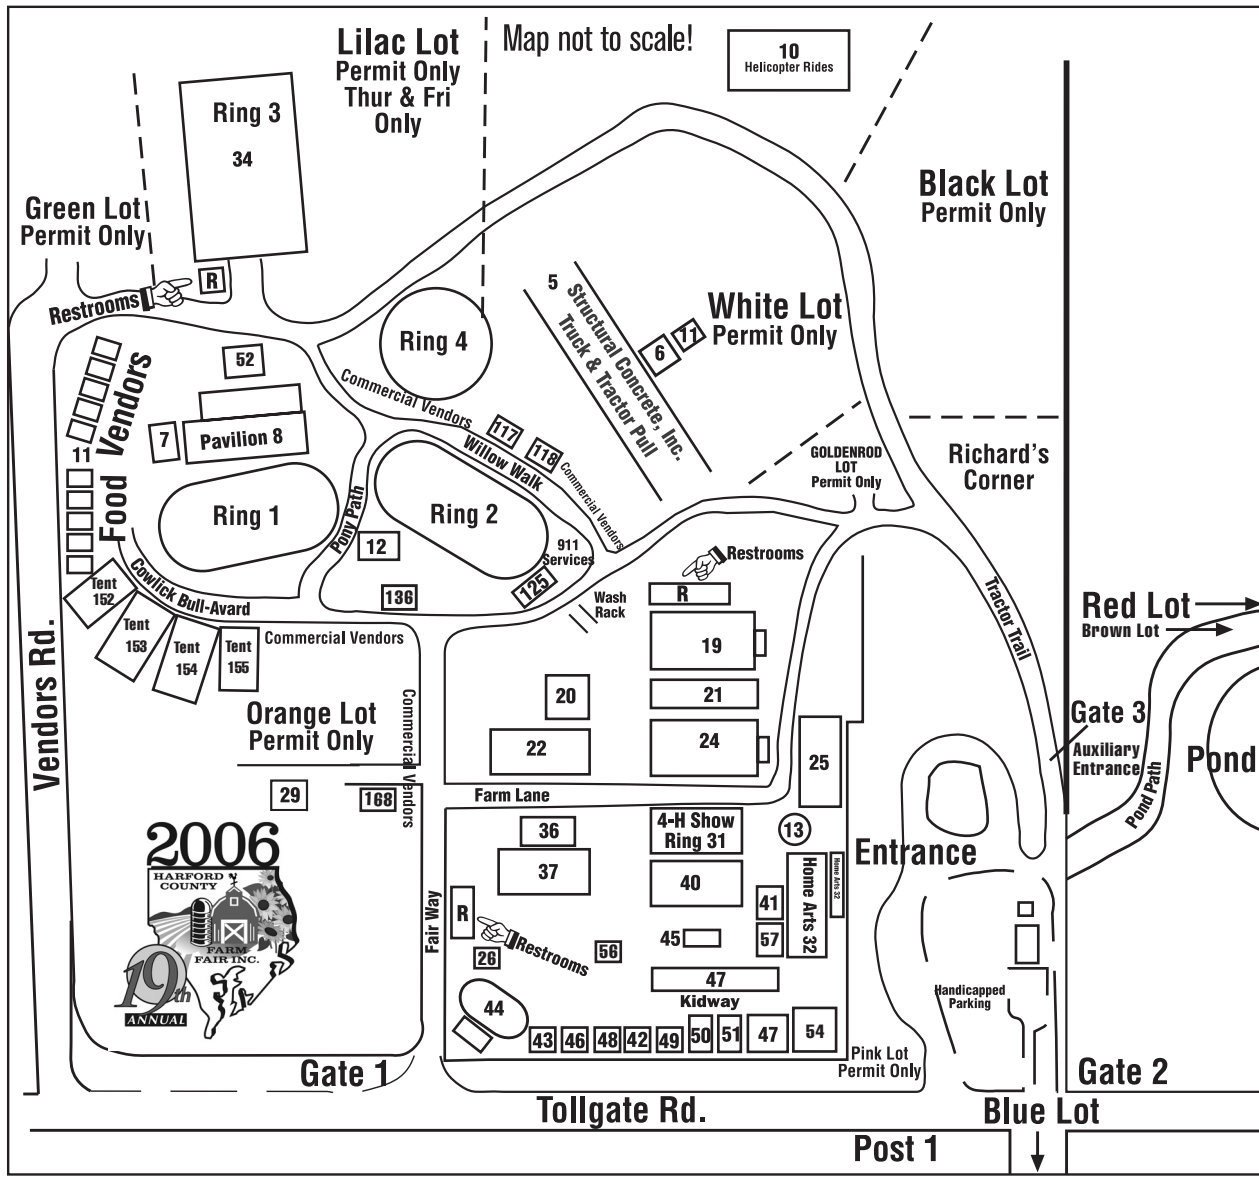

2006 Harford County Farm Fair Map

- R Restrooms
- 1 Show Ring
- 2 Show Ring
- 3 Show Ring
- 4 Show Ring
- 5 Truck & Tractor Pull Track by STRUCTURAL CONCRETE, INC.
- 6 Track Announcer's Booth
- 7 Bingo Tent
- 8 Bingo
- 8 Pavilion
- 10 Helicopter Rides
- 11 Food Vendors
- 12 Announcer's Tower/Information by KLEIN'S
- 13 Fair Information
- 19 Horse Barn
- 20 Pony Rides by CLASS PRODUCE GROUP
- 21 Beef Barn
- 22 Rabbit & Poultry Tent by BLUE DOT
- 24 4-H Swine & Sheep Barn
- 25 4-H Bldg. by HESS
- 26 Wildlife Adventures by CLASS PRODUCE GROUP
- 29 Antique Tractor Display
- 31 4-H Show Ring
- 32 Home Arts Building by CROUSE FAMILY
- 34 Fireworks by IRWIN SCARFF & ASSOC. LONG & FOSTER
- 34 Car Show
- 36 Ag Service Agencies Tent
- 37 Barnyard & Harford Veterinary Services
- 40 Dairy Barn by WORTHINGTON FAMILY
- 41 Snow Cones by MERCANTILE COUNTY BANK
- 42 Make A Button by WXYC
- 43 Slide
- 44 Suewee Racing Pigs
- 45 Misting Tent
- 46 Candy 'n' Cupcake
- 47 Kidway
- 48 Sea of Balls
- 49 Moon Walks
- 50 Lost Kids Tent
- 51 Upper Chesapeake RV
- 52 Harford County Showmobile
- 54 Rusty's Trail Blazing Chuck Wagon & Western Show
- 56 Caricatures by Al the Artist
- 57 Dance Heads by Joan Ryder & Associates Real Estate, Inc.
- 117 Farm Fair T-Shirts
- 118 COCA COLA Booth
- 125 Volunteer Fire Dept - FIRST AID
- 125 911 Services
- 136 Harford County Sheriff's Dept.
- 152 Commercial/Civic Tent
- 153 Commercial/Civic Tent
- 154 Commercial/Civic Tent
- 155 Commercial/Civic Tent
- 168 D & J Custom Woodworking Demos