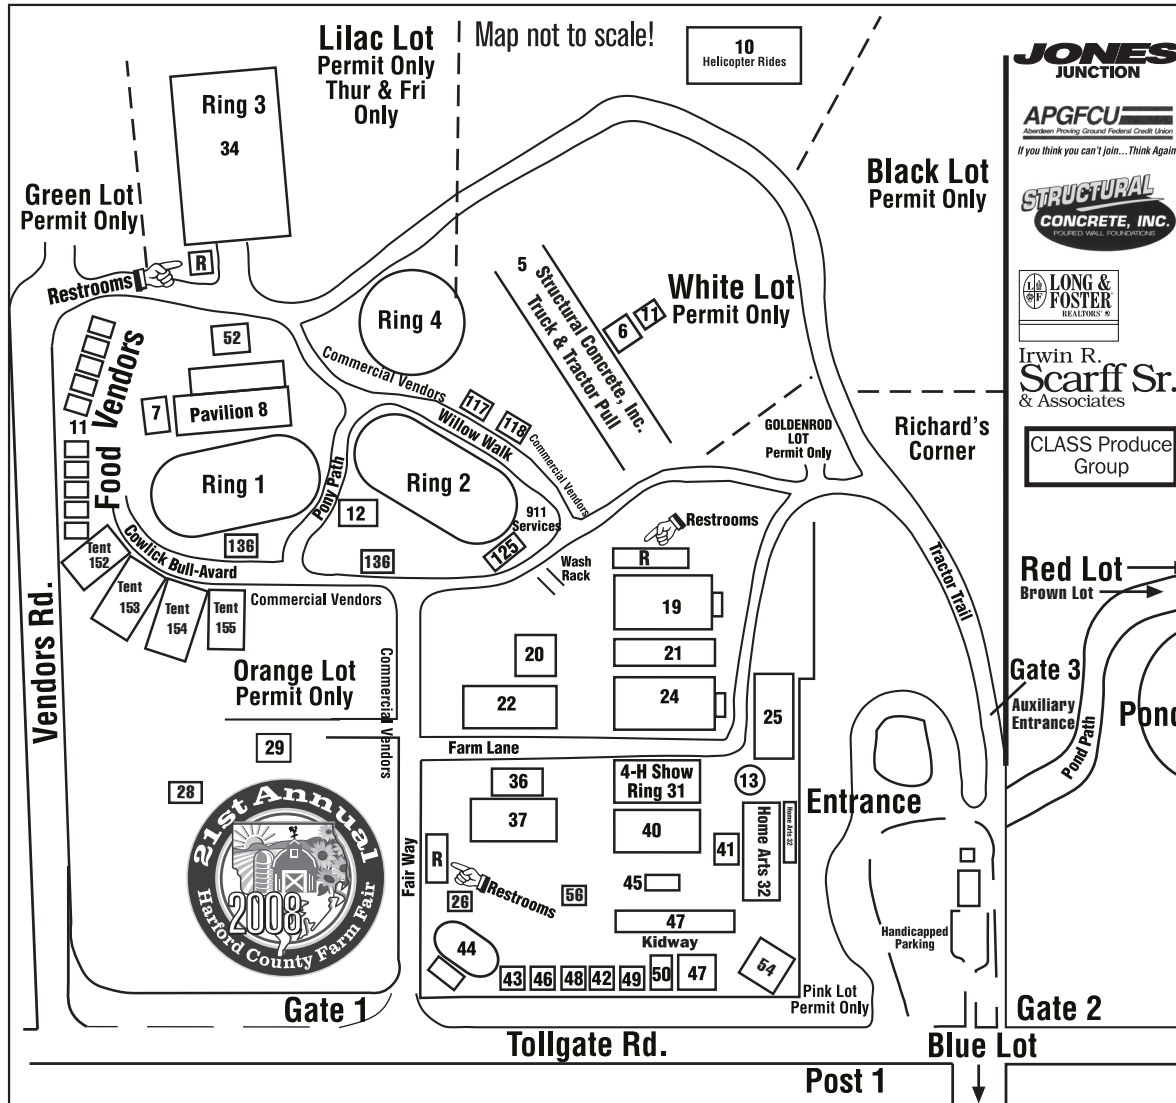

2008 Harford County Farm Fair Map

- 1 Show Ring
- 2 Show Ring
- 3 Show Ring
- 4 Show Ring
- 5 Truck & Tractor Pull Track by STRUCTURAL CONCRETE, INC.
- 6 Track Announcer's Booth
- 7 Bingo Tent
- 8 Bingo
- 8 Pavilion
- 10 Helicopter Rides
- 11 Food Vendors
- 12 Announcer's Tower/Information by KLEIN'S
- 13 Fair Information
- 19 Horse Barn
- 20 Pony Rides by CLASS PRODUCE GROUP
- 21 Beef Barn
- 22 Rabbit & Poultry Tent by FARM BUREAU
- 24 4-H Swine & Sheep Barn
- 25 4-H Bldg. by HESS
- 26 Wildlife Adventures by CLASS PRODUCE GROUP
- 28 Liberty Wagon & Mule Powered Treadmill Demonstration by JIM TORRE
- 29 Antique Tractor Display
- 31 4-H Show Ring
- 32 Home Arts Building by CROUSE FAMILY
- 34 Fireworks by IRWIN SCARFF & ASSOC. LONG & FOSTER
- 34 Tri-State Racing Mower Lawnmower Races by J&R SHEDS/ROY HUTCHINS
- 36 Ag Service Agencies Tent
- 37 Barnyard
- 40 Dairy Barn by WORTHINGTON FAMILY
- 41 Snow Cones by PNC BANK
- 42 Make A Button by WXCY
- 43 Slide
- 44 Suewee Racing Pigs
- 45 Misting Tent
- 46 Candy & Cupcake
- 47 Kidway
- 47 Riverboat John American Music & Storytelling Show
- 48 Sea of Balls
- 49 Moon Walks
- 50 Lost Kids Tent
- 52 Dock Dogs
- 54 Harford County Showmobile by JONES JUNCTION
- 56 Caricatures by Al the Artist
- 117 Farm Fair T-Shirts
- 118 COCA COLA Booth
- 125 Volunteer Fire Dept - FIRST AID by WILLIAMS SCOTSMAN
- 125 911 Services
- 125 Bel Air Volunteer Fire Co.
- 136 Harford County Sheriff's Dept.
- 136 Harford County Sheriff's Dunking Booth
- 152 Commercial/Civic Tent
- 153 Commercial/Civic Tent
- 154 Commercial/Civic Tent
- 155 Commercial/Civic Tent

Fresh Peach Pie Contest - Saturday
 Food Vendors All Day
 Daily Attractions:
 Caricatures by Al the Artist
 And Lots More Family Entertainment
 Championship SPRINT Style
 Racing Simulator Full Size
 Liberty Wagon & Mule Powered Treadmill Demonstration