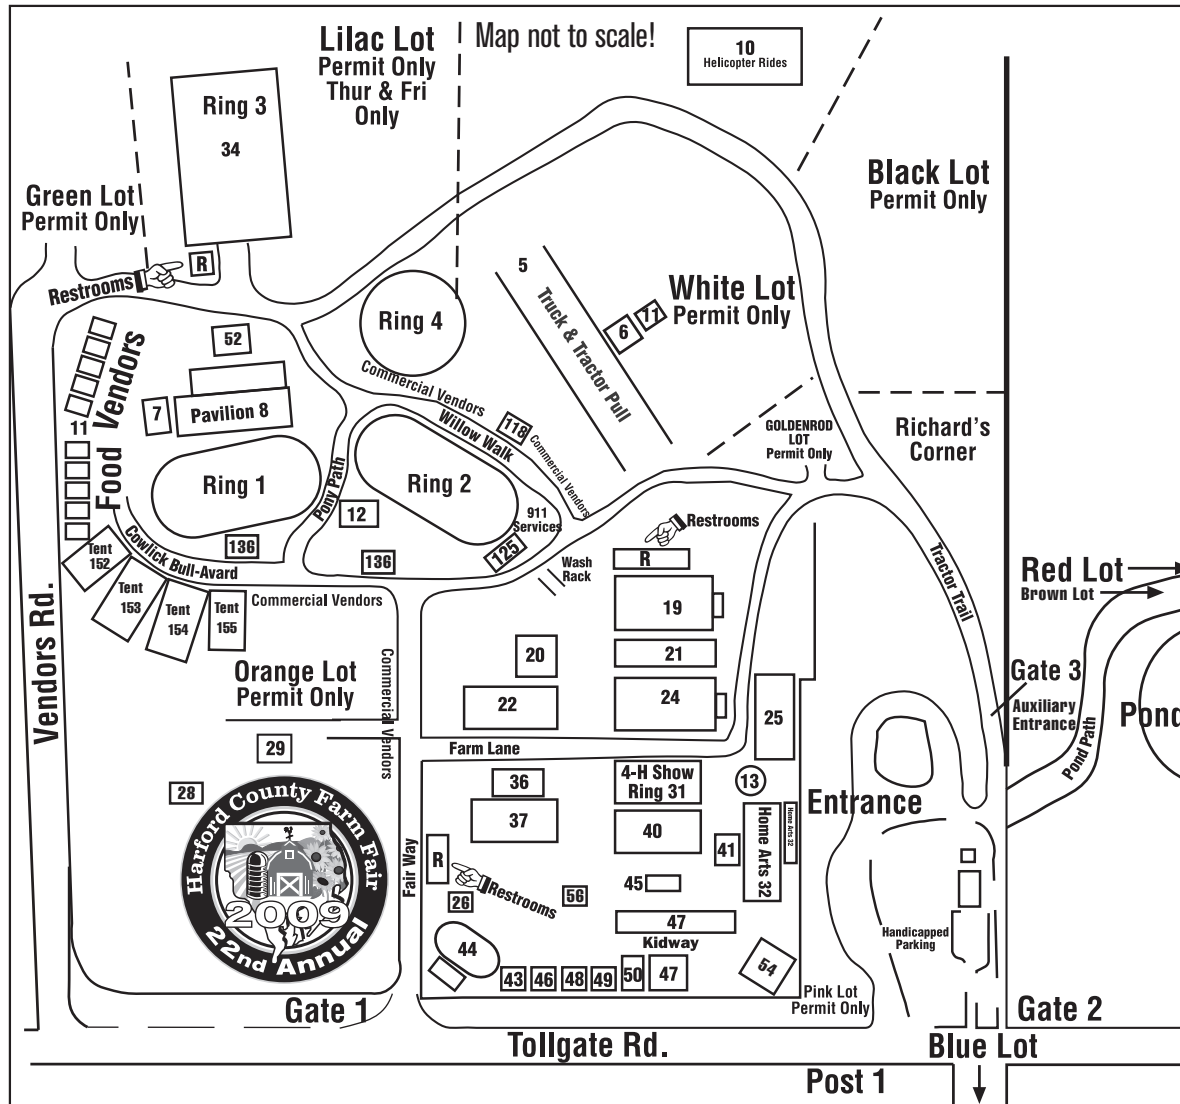

# 2009 Harford County Farm Fair Map

- R Restrooms
- 1 Show Ring
- 2 Show Ring
- 3 Show Ring
- 4 Show Ring
- 5 Truck & Tractor Pull Track
- 6 Track Announcer's Booth
- 7 Bingo Tent
- 8 Bingo
- 8 Pavilion
- 8 Strongman Competition
- 10 Helicopter Rides
- 11 Food Vendors
- 12 Announcer's Tower/Information by KLEIN'S
- 13 Fair Information
- 19 Horse Barn
- 20 Pony Rides by CLASS PRODUCE GROUP
- 21 Beef Barn
- 22 DLW Timberworks Lumberjack Show by JONES JUNCTION
- 24 4-H Swine & Sheep Barn
- 25 4-H Bldg. by HESS
- 26 Wildlife Adventures by CLASS PRODUCE GROUP
- 28 Liberty Wagon & Mule Powered Treadmill Demonstration by JIM TORRE
- 29 Antique Tractor Display
- 31 4-H Show Ring
- 32 Home Arts Building by CROUSE FAMILY
- 34 Fireworks
- 34 Tri-State Racing Mower Lawnmower Races by J&R SHEDS/ROY HUTCHINS
- 36 Ag Service Agencies Tent
- 37 Rabbit & Poultry
- 37 Barnyard
- 40 Dairy Barn by WORTHINGTON FAMILY
- 41 Snow Cones
- 42 Make A Button
- 43 Slide
- 44 Suewee Racing Pigs
- 45 Misting Tent
- 46 Candy & Cupcake
- 47 Kidway
- 47 Riverboat John American Music & Storytelling Show
- 48 Sea of Balls
- 49 Moon Walks
- 50 Lost Kids Tent
- 52 Dock Dogs
- 54 Harford County Showmobile
- 56 Caricatures by Al the Artist
- 118 COCA COLA Booth
- 125 Volunteer Fire Dept - FIRST AID
- 125 911 Services
- 125 Bel Air Volunteer Fire Co.
- 136 Harford County Sheriff's Dept.
- 136 Harford County Sheriff's Dunking Booth
- 152 Commercial/Civic Tent
- 153 Commercial/Civic Tent
- 154 Commercial/Civic Tent
- 155 Commercial/Civic Tent

- Fresh Peach Pie Contest - Saturday
- Food Vendors All Day
- Caricatures by Al the Artist
- Mule Powered Treadmill Demonstration
- Tri-State Racing Mower Lawnmower Races by J&R Sheds/Roy Hutchins
- Riverboat John American Music & Storytelling Show