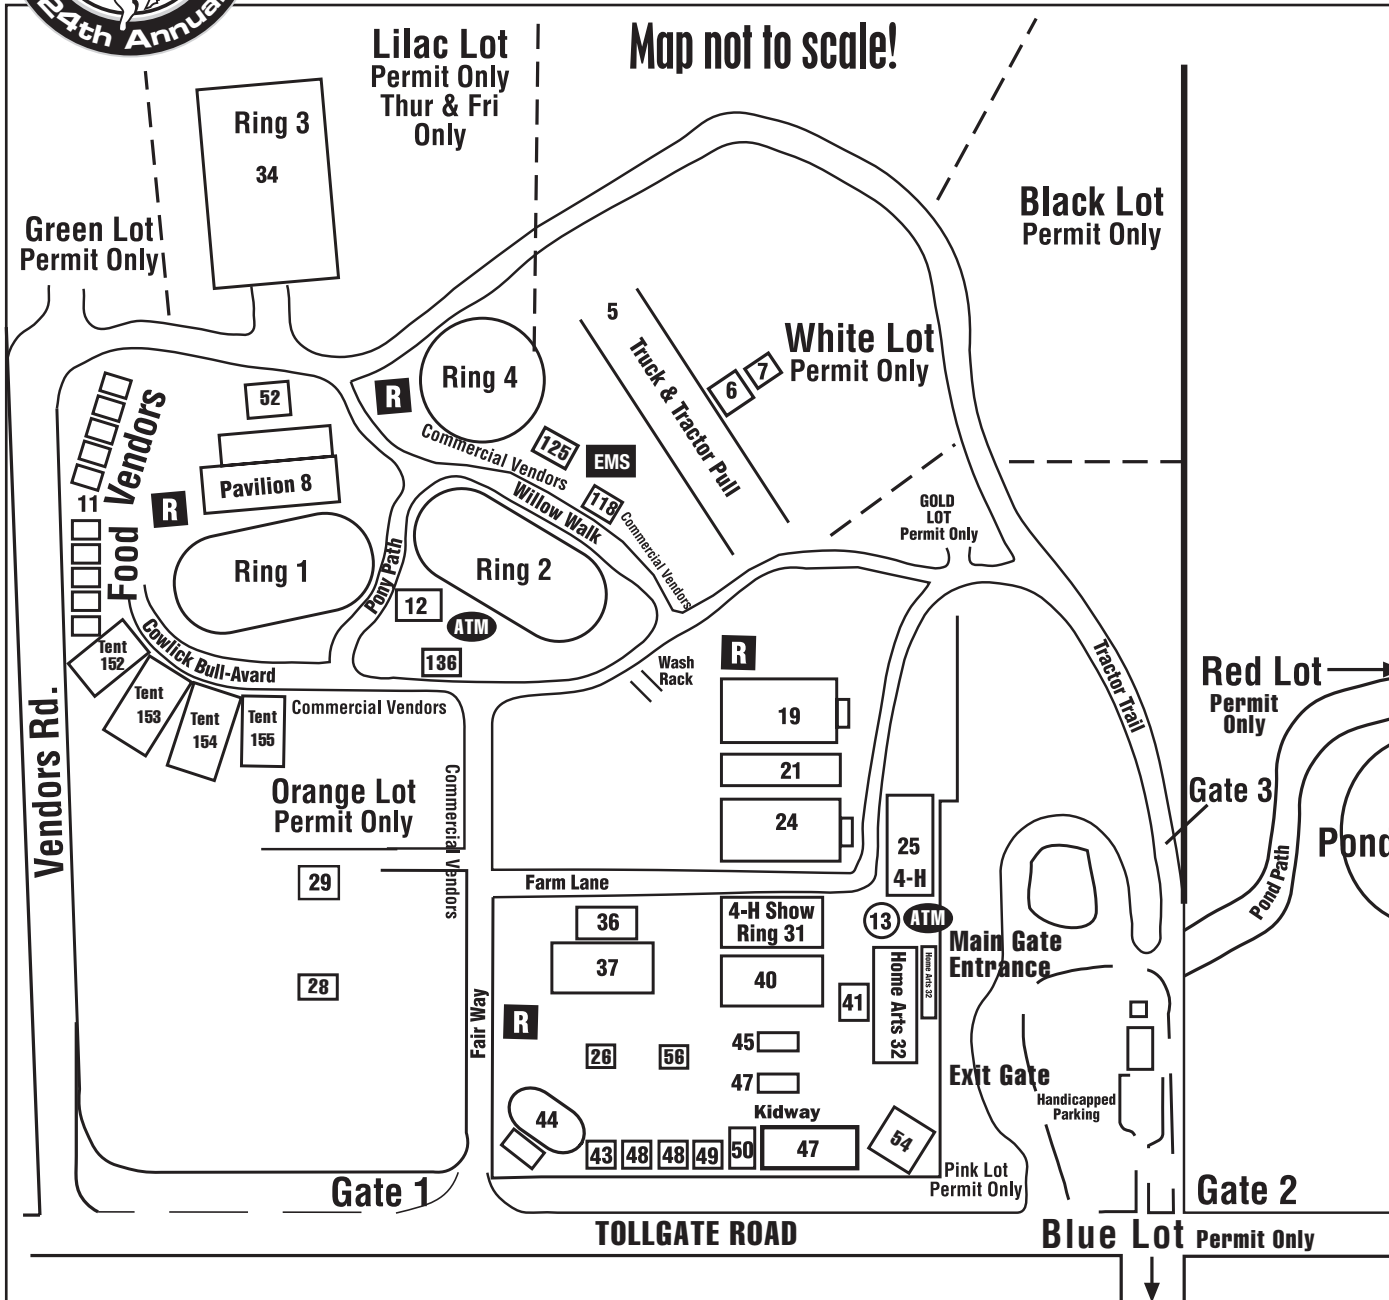

# 2011 Harford County Farm Fair Map

Map not to scale!

**R** Restrooms

**ATM**

- Ring 1
- Ring 2
- Ring 3
- Ring 4
- 5 Truck & Tractor Pull Track
- 6 Track Announcer's Booth
- 7 Boy Scout Food Booth
- 8 Main Pavilion
- 11 Food Vendors
- 12 Information & Announcer's Tower
- 13 Information Gazebo
- 19 Horse Barn
- 21 Beef Barn
- 24 Swine & Sheep Barn
- 25 4-H Building
- 26 Wildlife Adventures by CLASS PRODUCE GROUP
- 28 Liberty Wagon by JIM TORRE
- 29 Antique Tractor Display
- 31 4-H Show Ring
- 32 Home Arts and Farm & Garden Building
- 36 Ag Service Agencies Tent
- 37 Rabbit & Poultry Barn
- 37 Barnyard
- 40 Dairy Barn
- 41 4-H Snowball Stand
- 43 Candy 'n' Cupcake Show
- 44 Pig Races
- 45 Misting Tent
- 47 Kidway
- 48 Moon Bounce & Inflatable Activities
- 49 Arena Club
- 50 Baby Changing Station
- 52 Dock Dogs
- 54 Showmobile
- 56 Kids Straw Maze by BEACHMONT CHRISTIAN CAMP
- 118 Boy Scout Beverage Booth
- 125 EMS & 911 Services - FIRST AID
- 136 Harford County Sheriff's Department
- 152 Commercial/Civic Vendors Tent
- 153 Commercial/Civic Vendors Tent
- 154 Commercial/Civic Vendors Tent
- 155 Commercial/Civic Vendors Tent

Use the **EXIT GATE** to catch shuttle buses back to your parking location.